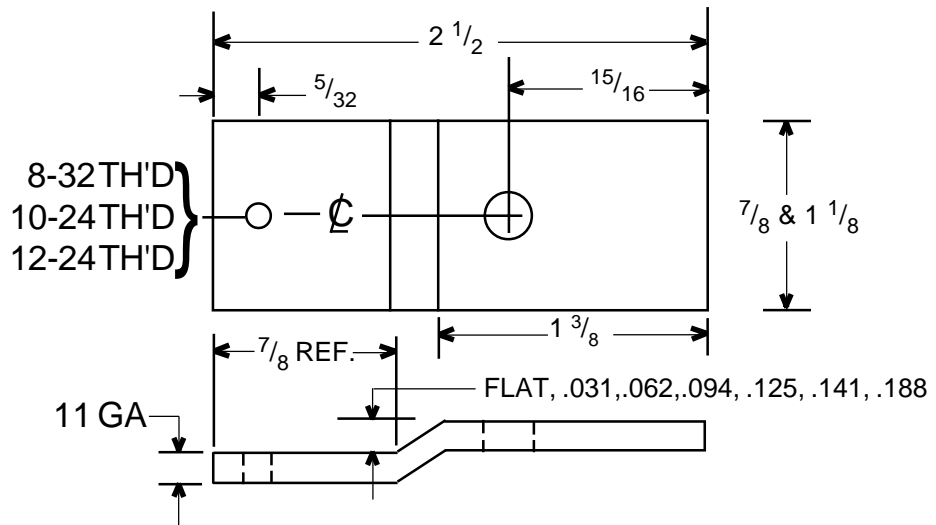

STRIKE REINFORCEMENTS

PART NO.

SR-01 (1 1/8 WIDE)
SR-02 (7/8 WIDE)

SR-03

SR-04

STRIKE REINFORCEMENTS

PART NO.

SR-05

SR-478
 SR-478E
 SR-478-NP (NO PROJ)
 SR-478-4P (NO PROJ DOWN)
 (14 GA)

SR-234P 5/8 CL
 SR-234P 1/2 CL
 SR-234 NP
 SR-234 NPZ
 SR-234PZ 1/2 CL
 SR-234PZ 5/8 CL

(14 GA)