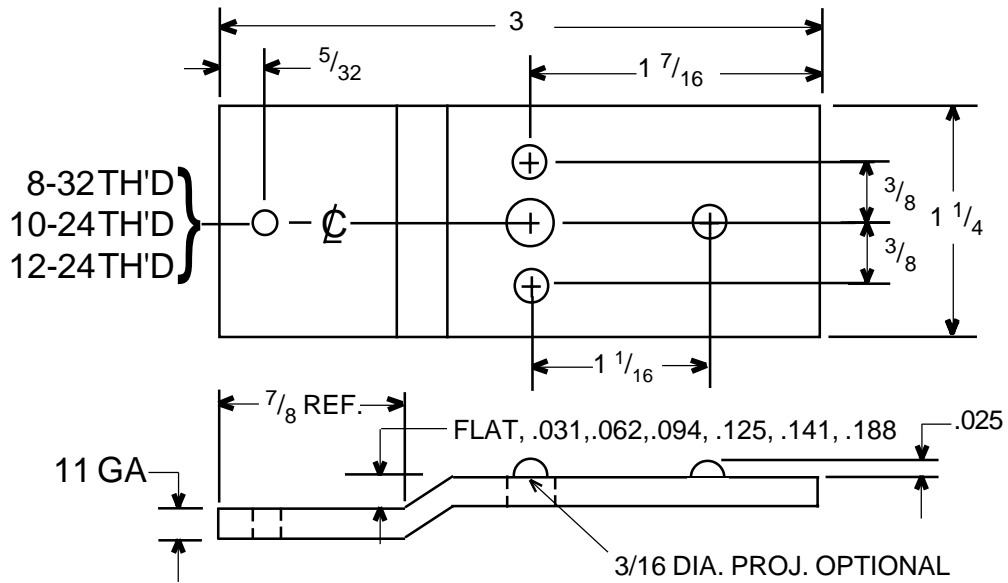

STRIKE REINFORCEMENTS

PART NO.

SR-01 (1 1/8 WIDE)
SR-02 (7/8 WIDE)

SR-03

SR-04

STRIKE REINFORCEMENTS

PART NO.

SR-05

SR-478
 SR-478E
 SR-478-NP (NO PROJ)
 SR-478-4P (NO PROJ DOWN)
 (14 GA)

SR-234P 5/8 CL
 SR-234P 1/2 CL
 SR-234 NP
 SR-234 NPZ
 SR-234PZ 1/2 CL
 SR-234PZ 5/8 CL

(14 GA)