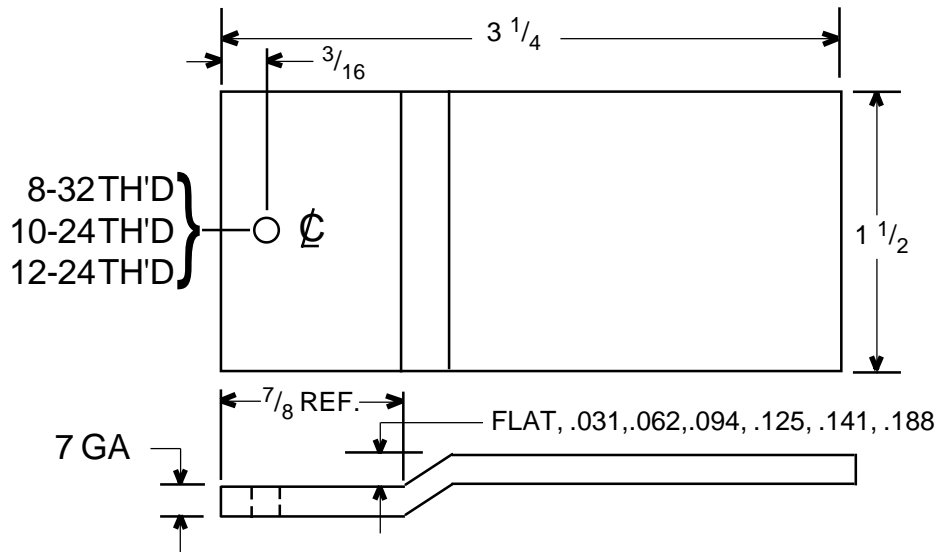

STRIKE REINFORCEMENTS

PART NO.

SR-01 (1 1/8 WIDE)
SR-02 (7/8 WIDE)

SR-03

SR-04

STRIKE REINFORCEMENTS

PART NO.

SR-05

SR-478
 SR-478E
 SR-478-NP (NO PROJ)
 SR-478-4P (NO PROJ DOWN)
 (14 GA)

SR-234P 5/8 CL
 SR-234P 1/2 CL
 SR-234 NP
 SR-234 NPZ
 SR-234PZ 1/2 CL
 SR-234PZ 5/8 CL

(14 GA)