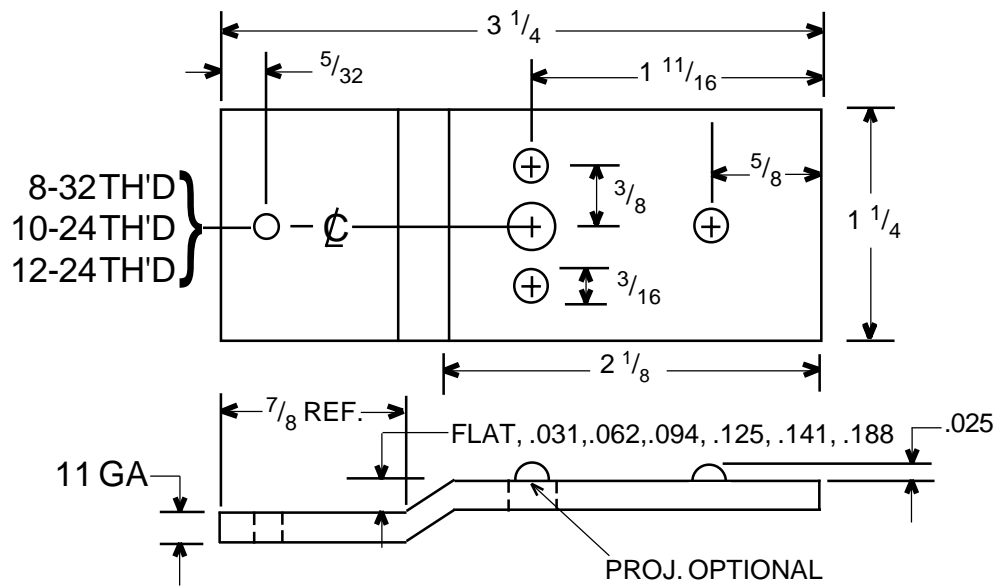

STRIKE REINFORCEMENTS

PART NO.

SR-01 (1 1/8 WIDE)
SR-02 (7/8 WIDE)

SR-03

SR-04

STRIKE REINFORCEMENTS

PART NO.

SR-05

SR-478
 SR-478E
 SR-478-NP (NO PROJ)
 SR-478-4P (NO PROJ DOWN)
 (14 GA)

SR-234P 5/8 CL
 SR-234P 1/2 CL
 SR-234 NP
 SR-234 NPZ
 SR-234PZ 1/2 CL
 SR-234PZ 5/8 CL

(14 GA)