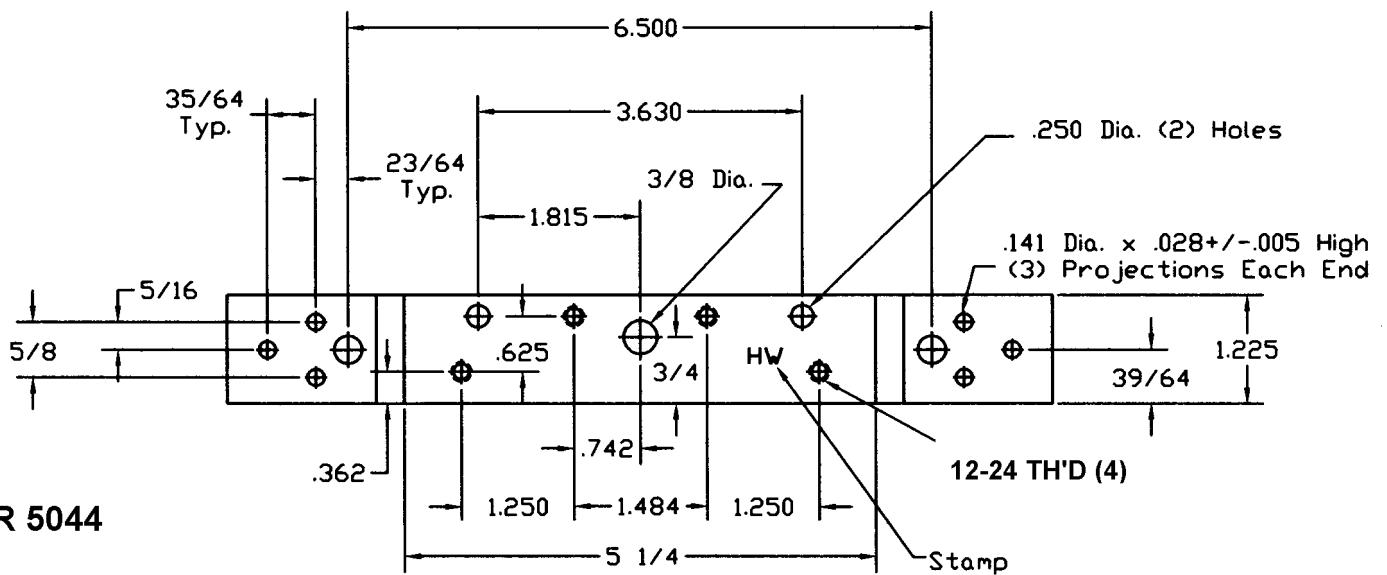

HR 5038

HR 5039

5" HINGE HOLE PATTERNS

HR 5040

HR 5041

HR 5042

5" HINGE HOLE PATTERNS

HR 5043

HR 5044

DC-4550

ALSO AVAILABLE AS A SPOTWELDED ASSEMBLY WITH 5" HINGE REINFORCEMENTS (24 GA)