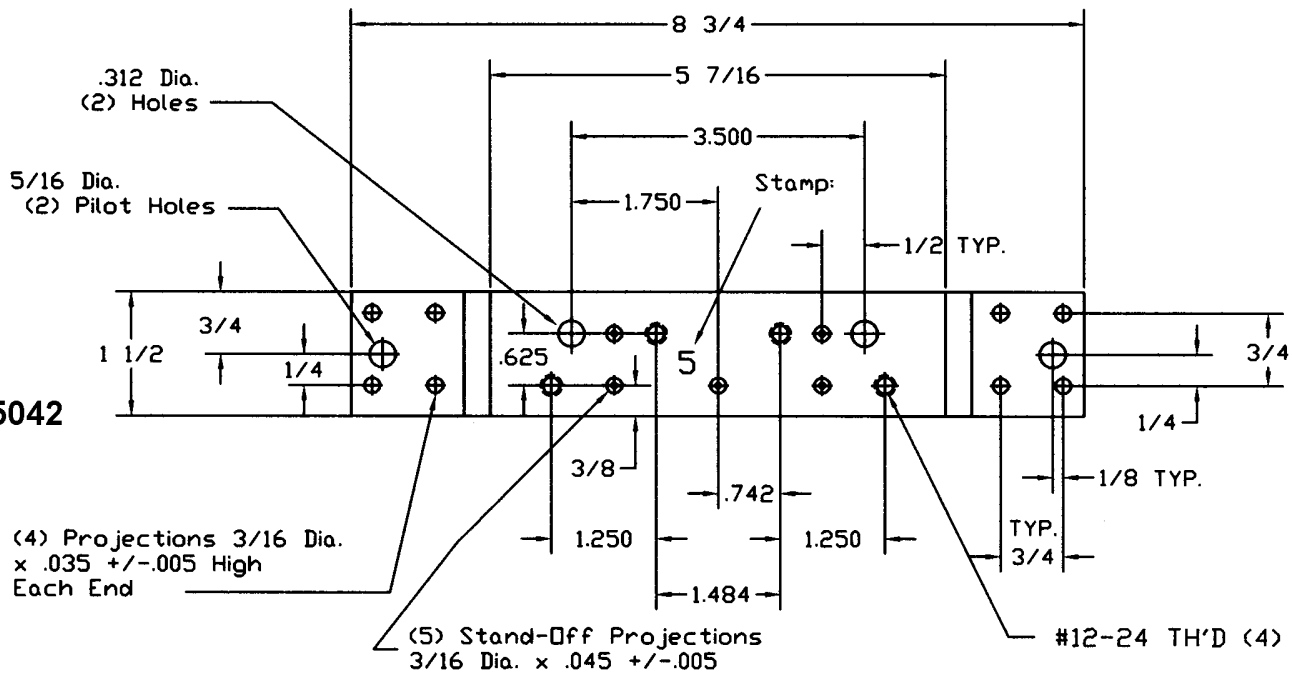

HR 5028

HR 5029

HR 5030

HR 5032

5" HINGE HOLE PATTERNS

HR 5034

HR 5036

HR 5037

HR 5038

HR 5039

5" HINGE HOLE PATTERNS

HR 5040

HR 5041

HR 5042

5" HINGE HOLE PATTERNS

HR 5043

HR 5044

DC-4550

ALSO AVAILABLE AS A SPOTWELDED ASSEMBLY WITH 5" HINGE REINFORCEMENTS (24 GA)